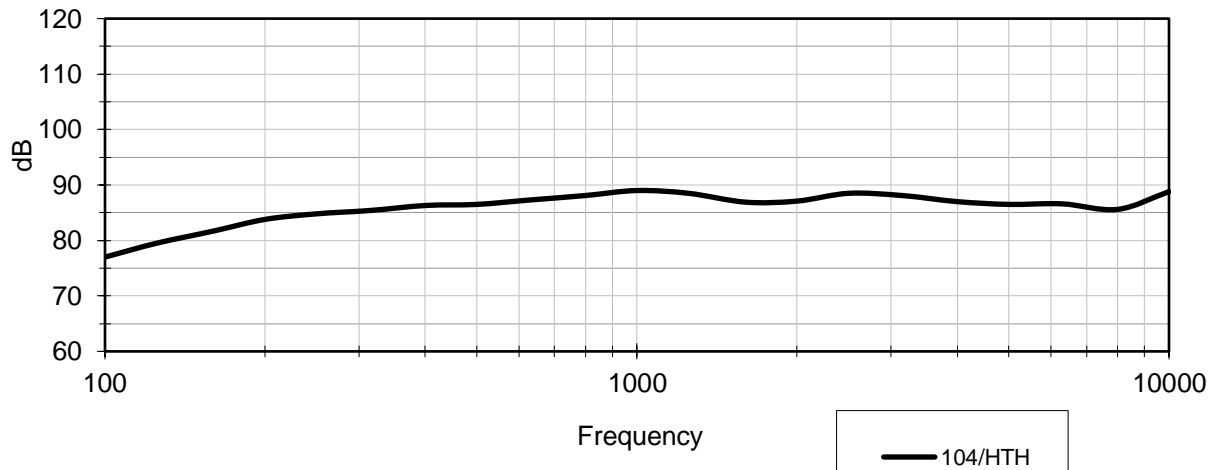

# 104HTH<sup>™</sup>

Frequency Response & Coverage Graphs - 28 Nov 2018

**Frequency Response: 104/HTH**

**104/HTH @ 6dB down**