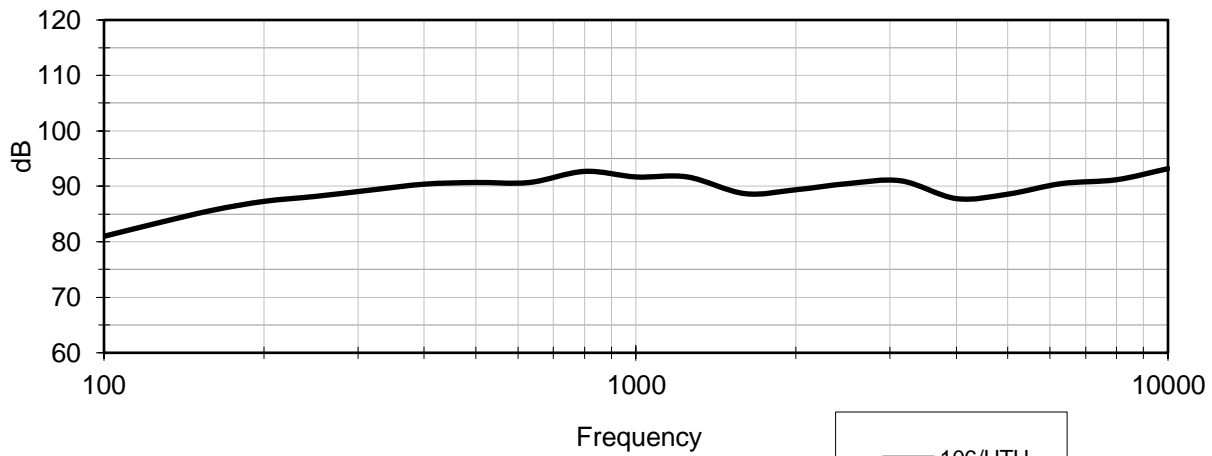

ONE SYSTEMS[®]
DIRECT WEATHER LOUDSPEAKERS

106HTH[™]

Frequency Response & Coverage Graphs - 28 Nov 2018

Frequency Response: 106/HTH

106/HTH @ 6dB down