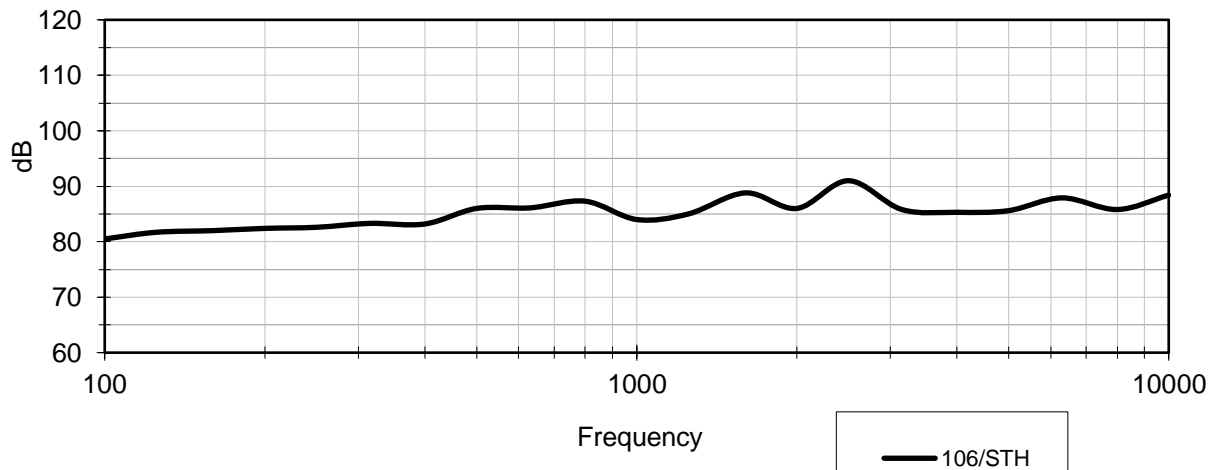

ONE SYSTEMS[®]
DIRECT WEATHER LOUDSPEAKERS

106/STH[™]

Frequency Response & Coverage Graphs - 10 May 2018

Frequency Response: 106/STH

106/STH @ 6dB down