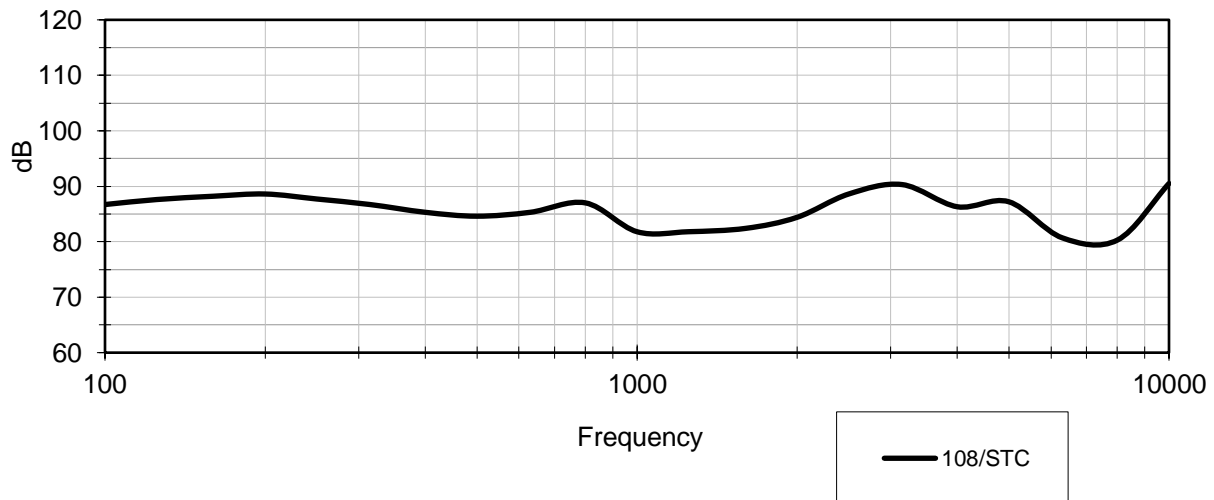

108/STC™

Frequency Response & Coverage Graphs - 7 Jan 2019

Frequency Response: 108/STC

108/STC @ 6dB down