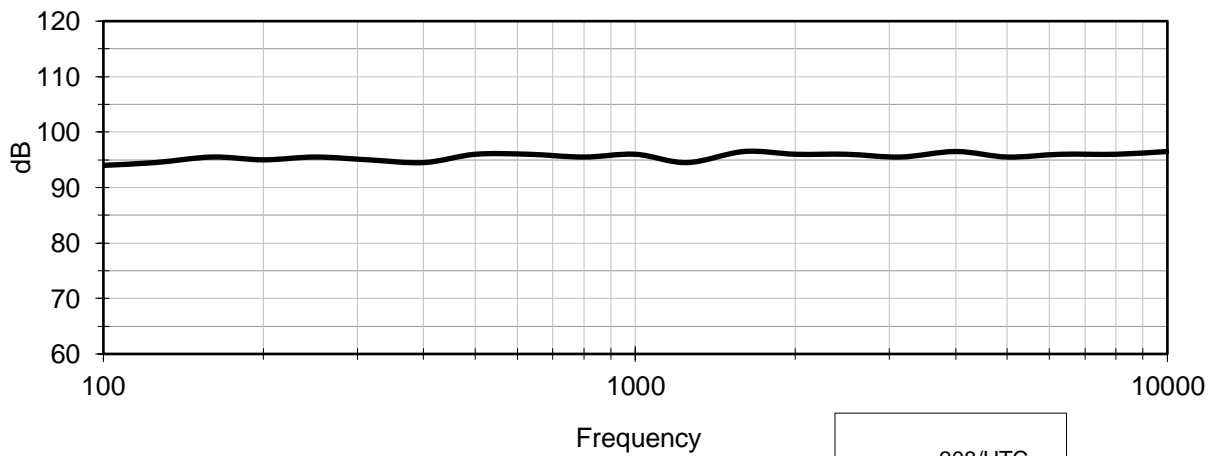

ONE SYSTEMS[®]
DIRECT WEATHER LOUDSPEAKERS

208HTC[™]

Frequency Response & Coverage Graphs - 26 Nov 2018

Frequency Response: 208/HTC

208/HTC @ 6dB down