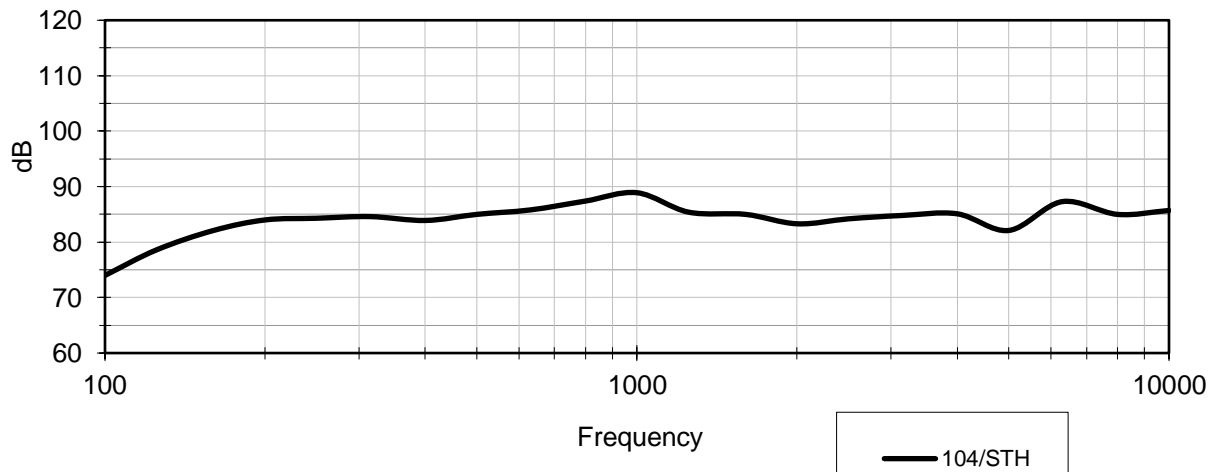

ONE SYSTEMS[®]
DIRECT WEATHER LOUDSPEAKERS

104/STH[™]

Frequency Response & Coverage Graphs - 10 May 2018

Frequency Response: 104/STH

104/STH @ 6dB down