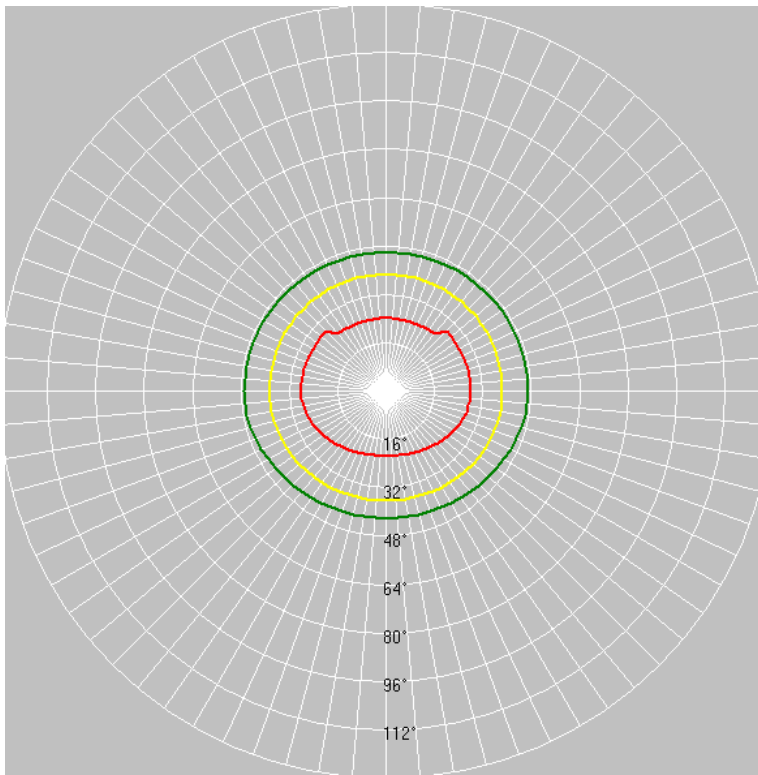

212HC[™]

Frequency Response & Coverage Graphs - 18 Jun 2018

Frequency Response: 212/HC

212/HC @ 6dB down

400Hz

1000Hz

2000Hz

2500Hz

3150Hz

4000Hz