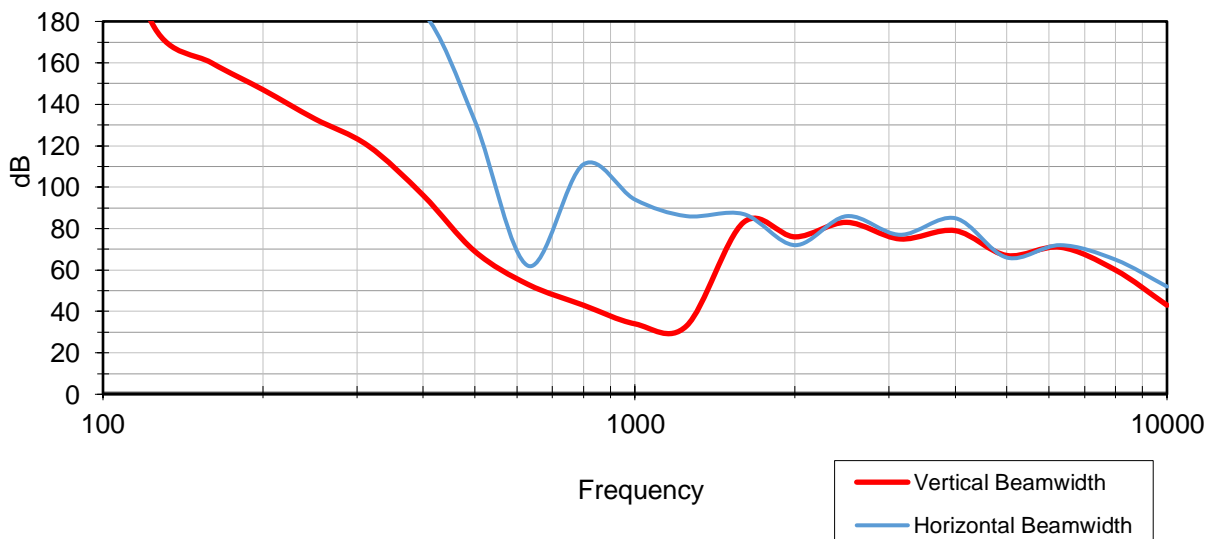

212HC[™]

Frequency Response & Coverage Graphs - 18 Jun 2018

Frequency Response: 212/HC

212/HC @ 6dB down

400Hz

1000Hz

2000Hz

2500Hz

3150Hz

4000Hz