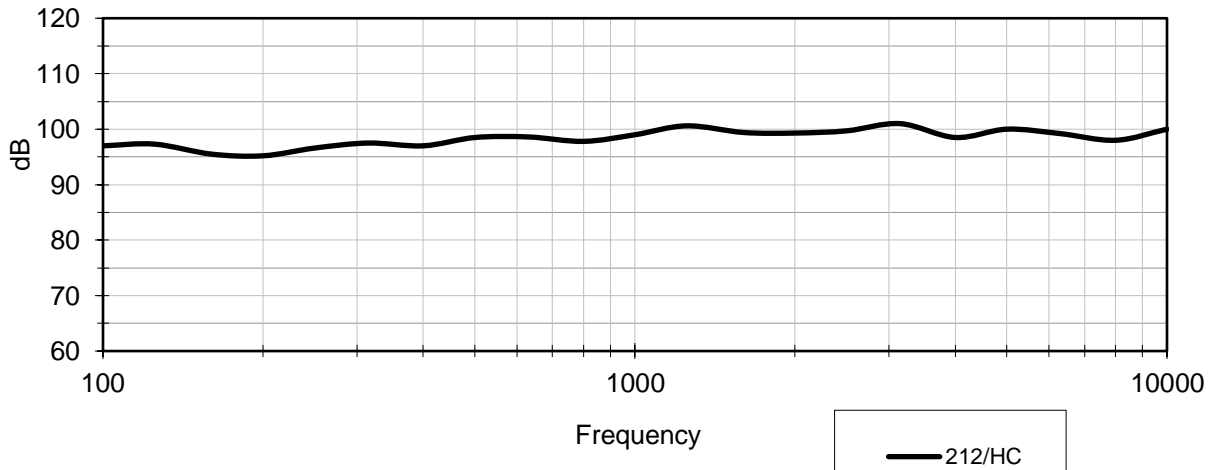

212HC[™]

Frequency Response & Coverage Graphs - 18 Jun 2018

Frequency Response: 212/HC

212/HC @ 6dB down

400Hz

1000Hz

2000Hz

2500Hz

3150Hz

4000Hz