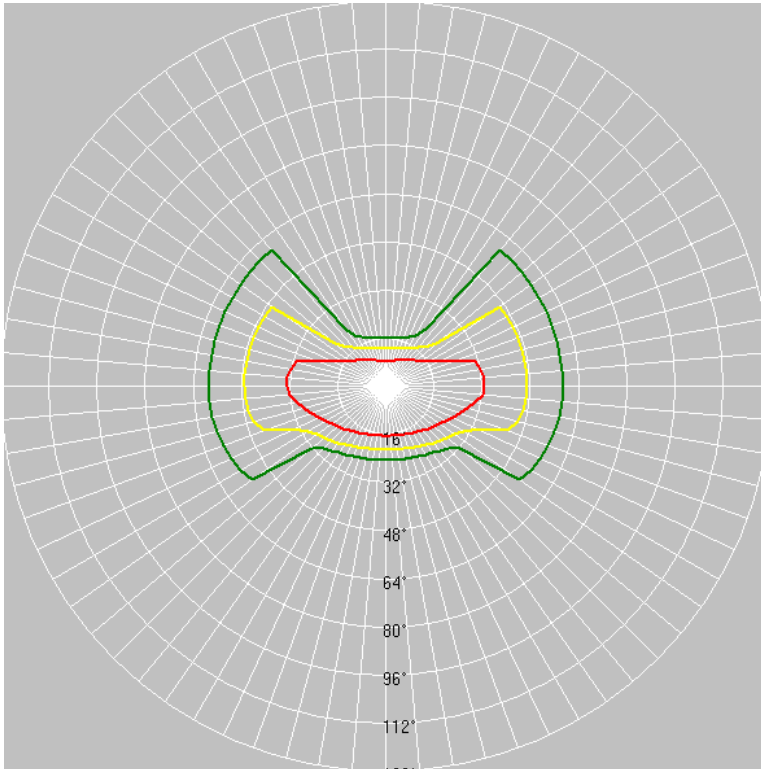

212HC[™]

Frequency Response & Coverage Graphs - 18 Jun 2018

Frequency Response: 212/HC

212/HC @ 6dB down

400Hz

1000Hz

2000Hz

2500Hz

3150Hz

4000Hz