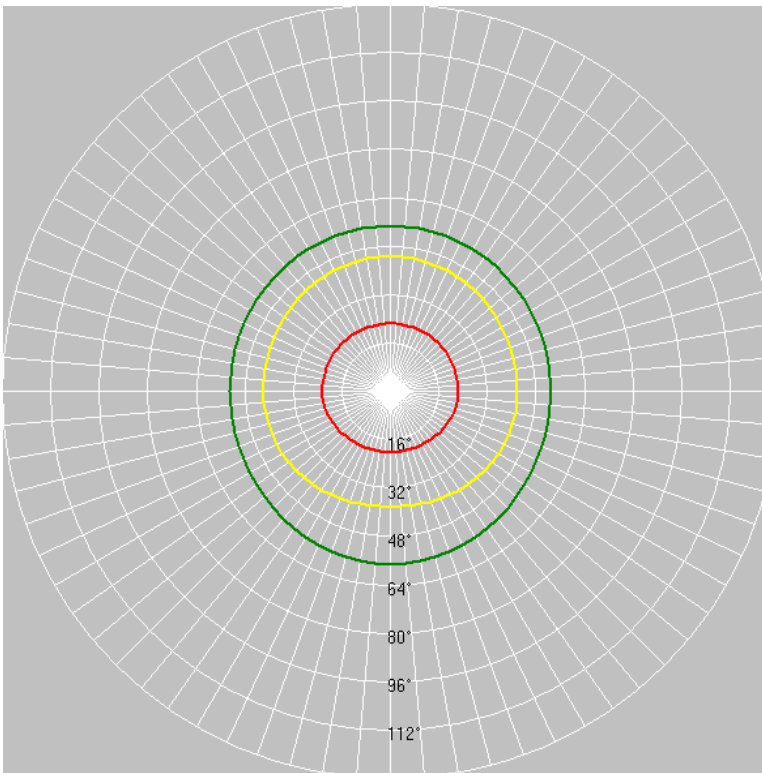

212HC[™]

Frequency Response & Coverage Graphs - 18 Jun 2018

Frequency Response: 212/HC

212/HC @ 6dB down

400Hz

1000Hz

2000Hz

2500Hz

3150Hz

4000Hz