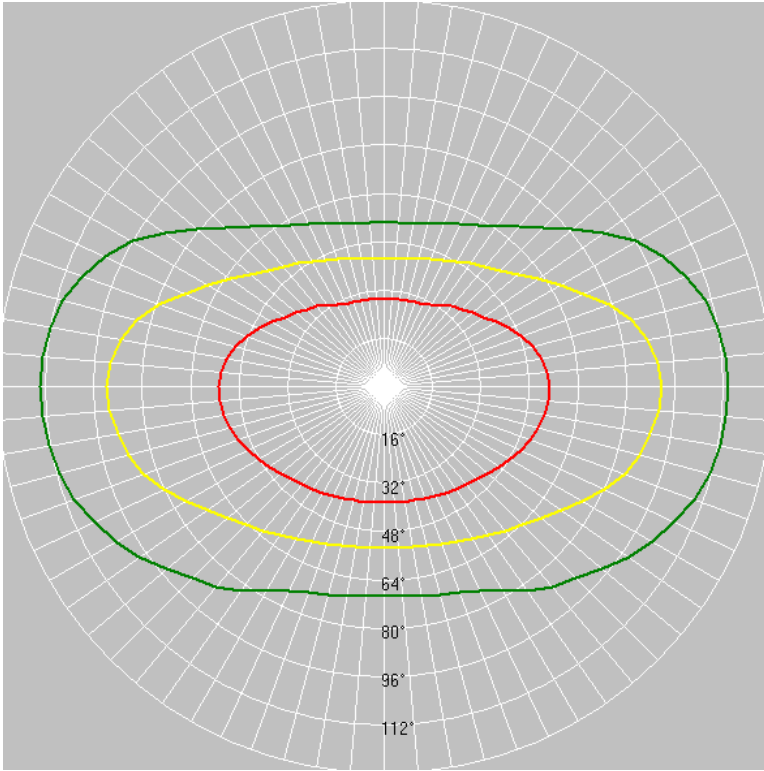

212HC[™]

Frequency Response & Coverage Graphs - 18 Jun 2018

Frequency Response: 212/HC

212/HC @ 6dB down

400Hz

1000Hz

2000Hz

2500Hz

3150Hz

4000Hz