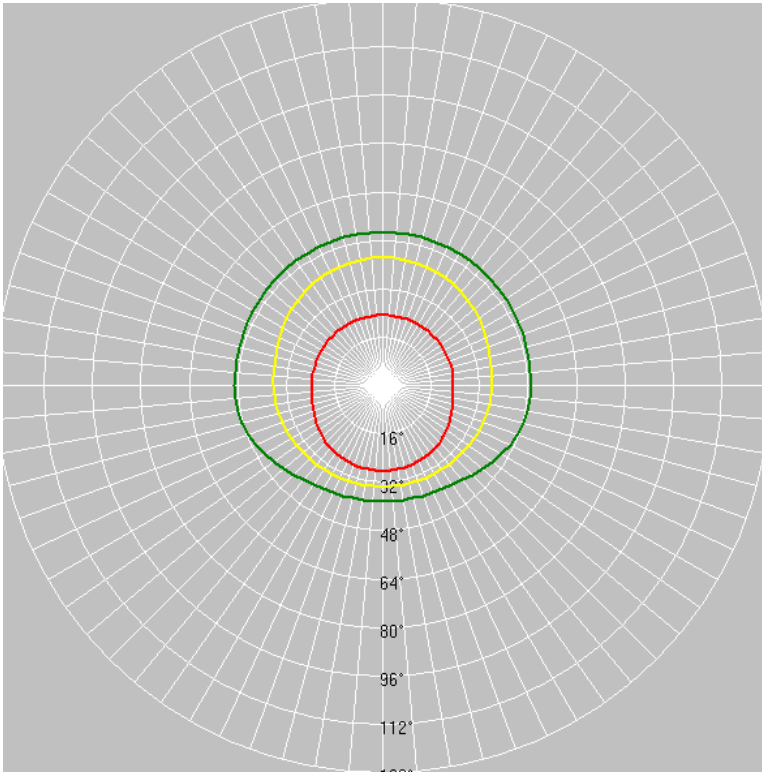

212HC[™]

Frequency Response & Coverage Graphs - 18 Jun 2018

Frequency Response: 212/HC

212/HC @ 6dB down

400Hz

1000Hz

2000Hz

2500Hz

3150Hz

4000Hz