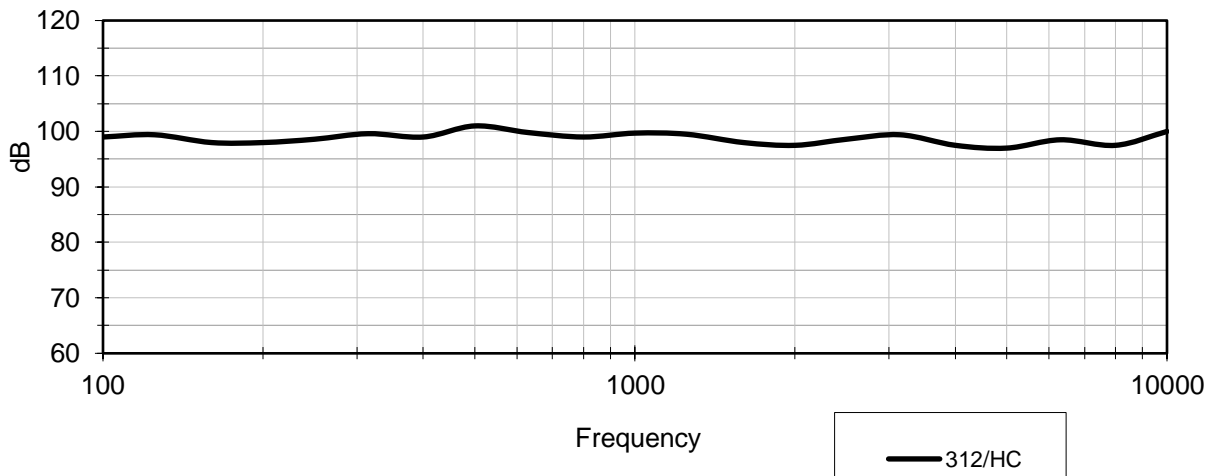

ONE SYSTEMS[®]
DIRECT WEATHER LOUDSPEAKERS

312HC[™]

Frequency Response & Coverage Graphs - 28 Nov 2018

Frequency Response: 312/HC

312/HC @ 6dB down