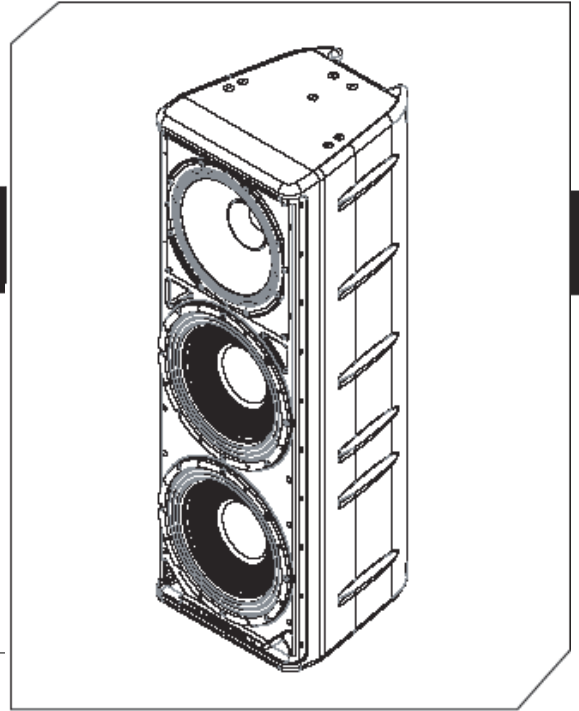

ONE SYSTEMS[®]
DIRECT WEATHER LOUDSPEAKERS

312HC[™]

Frequency Response & Coverage Graphs - 28 Nov 2018

Frequency Response: 312/HC

312/HC @ 6dB down